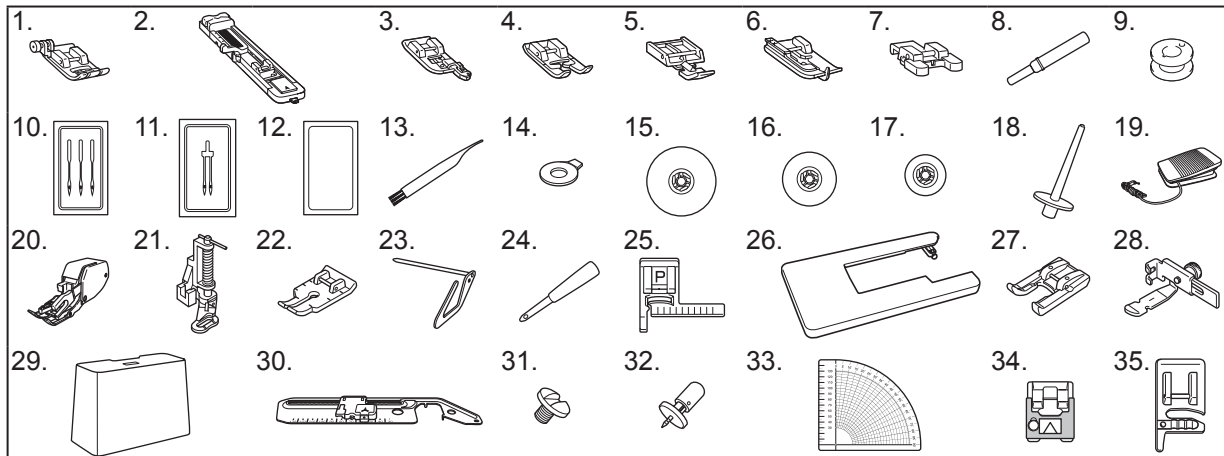

EN NOTIFICATION / ES AVISO

English

Thank you for purchasing this machine.

The following accessories are included with this product.

- Accessories

No.	Part Name	Part code
1	Zigzag foot "J" (on machine)	XZ5134-001
2	Buttonhole foot "A"	XC2691-033
3	Overcasting foot "G"	XE6305-101
4	Monogramming foot "N"	XD0810-031
5	Zipper foot "I"	X59370-021
6	Blind stitch foot "R"	XE2650-001
7	Button fitting foot "M"	XE2137-001
8	Seam ripper	XZ5082-001
9	Bobbin (4) (One is on machine.)	SA156
10	Needle set (75/11 1 needle, 90/14 1 needle, 100/16 1 needle)	XC8834-021
11	Twin needle (90/14 1 needle)	131096-121
12	Ball point needle (gold colored)	XD0360-021
13	Cleaning brush	X59476-021
14	Disc-shaped screwdriver	XC1074-051
15	Spool cap (large)	130012-024
16	Spool cap (medium) (on machine)	XE1372-001
17	Spool cap (small)	130013-124
18	Extra spool pin	XE2241-001
19	Foot controller	XC8816-071
20	Walking foot	SA140
21	Quilting foot	SA129
22	1/4-inch quilting foot	SA125
23	Quilting guide	SA132
24	Eyelet punch	XZ5051-001
25	Stitch guide foot "P"	SA160
26	Wide table	XF6359-001
27	Open toe foot	SA186
28	Adjustable zipper/piping foot	SA161
29	Hard case	XF7081-001
30	Circular attachment	SACIRC1 SACIRC1C
31	Attachment screw (2pcs. one is extra)	XE6022-001
32	Pivot pin	XE6016-001
33	Template	XE6024-001
34	Braiding foot	SA141
35	Cording foot	SA110