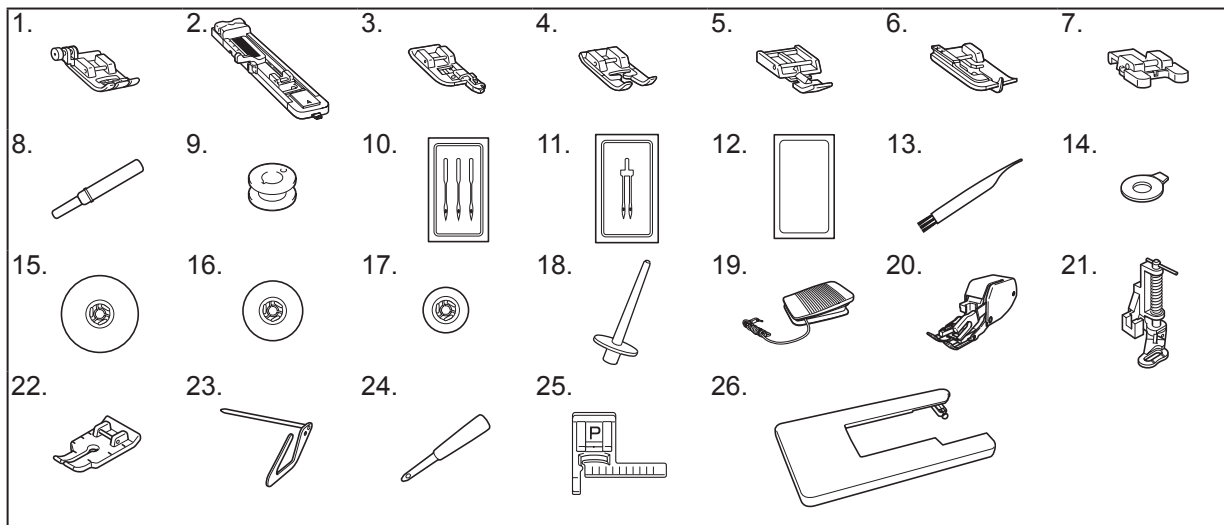

## English

Thank you for purchasing this machine.

The following accessories are included with this product.

- Accessories

No.	Part Name	Part code
1	Zigzag foot "J" (on machine)	XZ5134-001
2	Buttonhole foot "A"	XC2691-033
3	Overcasting foot "G"	XE6305-101
4	Monogramming foot "N"	XD0810-031
5	Zipper foot "I"	X59370-021
6	Blind stitch foot "R"	XE2650-001
7	Button fitting foot "M"	XE2137-001
8	Seam ripper	XZ5082-001
9	Bobbin (4) (One is on machine.)	SA156
10	Needle set (75/11 1 needle, 90/14 1 needle, 100/16 1 needle)	XC8834-021
11	Twin needle (90/14 1 needle)	131096-121
12	Ball point needle (gold colored)	XD0360-021
13	Cleaning brush	X59476-021
14	Disc-shaped screwdriver	XC1074-051
15	Spool cap (large)	130012-024
16	Spool cap (medium) (on machine)	XE1372-001
17	Spool cap (small)	130013-124
18	Extra spool pin	XE2241-001
19	Foot controller	XC8816-071
20	Walking foot	SA140
21	Quilting foot	SA129
22	1/4-inch quilting foot	SA125
23	Quilting guide	SA132
24	Eyelet punch	XZ5051-001
25	Stitch guide foot "P"	SA160
26	Wide table	XF6359-001