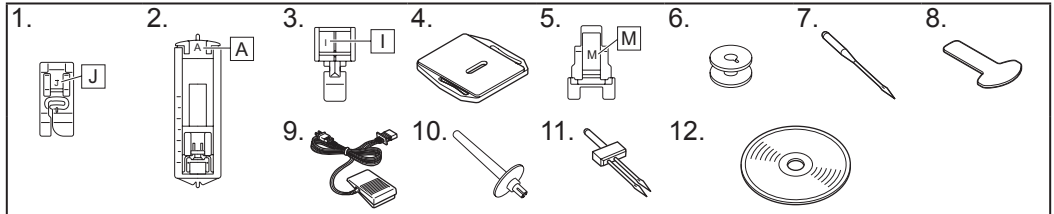

- Accessories

No.	Part Name	Part code	
1	Zigzag foot "J"(on machine)	XC4901-121	
2	Buttonhole foot "A"	X59369-321	
3	Zipper foot "I"	XE9369-001	
4	Darning Plate	XC6063-021	
5	Button sewing foot "M"	XE2137-001	
6	Bobbin (4) (One is on machine)	SA156	
7	Needle set (3 pcs set) (90/14 needle)	XE5328-001	
8	Screwdriver	XF3557-001	
9	Foot controller	110/120V Area	XC7359-021
		220/240V Area	XC7438-521
		Argentina	XD0112-221
		Brazil / Area 110-127V	XF2826-001
		Brazil / Area 220-240V	XE4302-201
10	Extra spool pin	XG3488-001	
11	Twin needle (2.0/75 needle)	X57521-021	
12	Instructional DVD (NTSC)	XG4841-001	
	Instructional DVD (PAL)	XG4856-001	